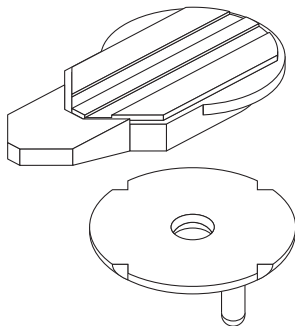

***PUTTING MADE SIMPLER & MORE ACCURATE***

**ALIGNMENT**  
**Ball Mark**

**CUSTOMIZATION**

# DESIGNED FOR CUSTOMIZATION

USE OF FEATURED LOGO ARE FOR EXAMPLE PURPOSES ONLY

The Alignment Ball Mark is a golf tool first and foremost, but was also built to showcase brands for marketing the product as a promotional item. The Alignment Ball Mark can be customized to apply any artwork. The illustrations below show the blank unassembled components while the images on the right show the application of different branded art to the finished piece.